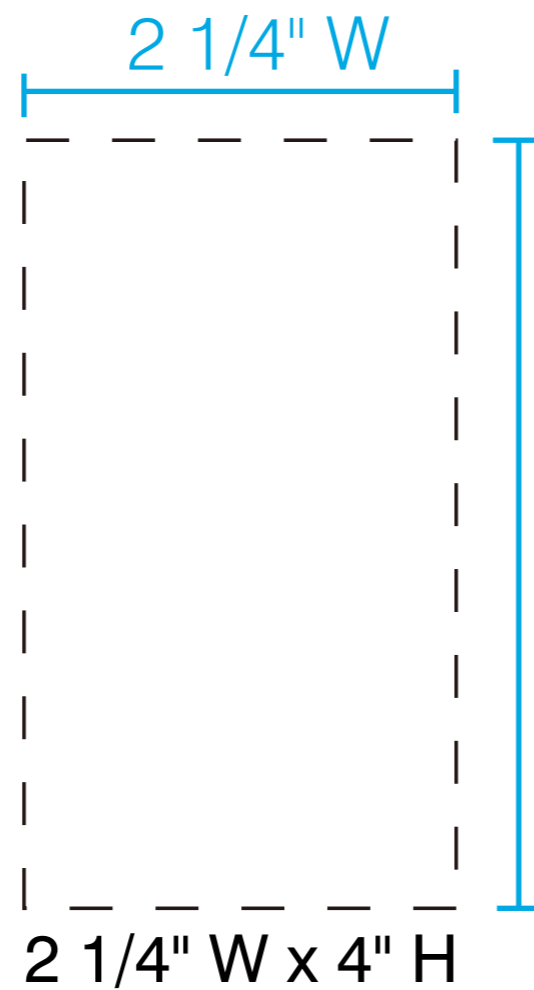

BS170 GLADEWATER 17oz WIDE MOUTH AMERICAN BOTTLE

Full Color Standard

Run Charge: **FREE**

Full Color XL Size

Run Charge: \$1.50(G)

Full Color

Full Wrap

Run Charge: \$5.00(G)

Laser Engraving

Standard Laser Engraving

Run Charge: \$2.00(G)

XL Laser Engraving

Run Charge: \$2.50(G)

FREE SET UP