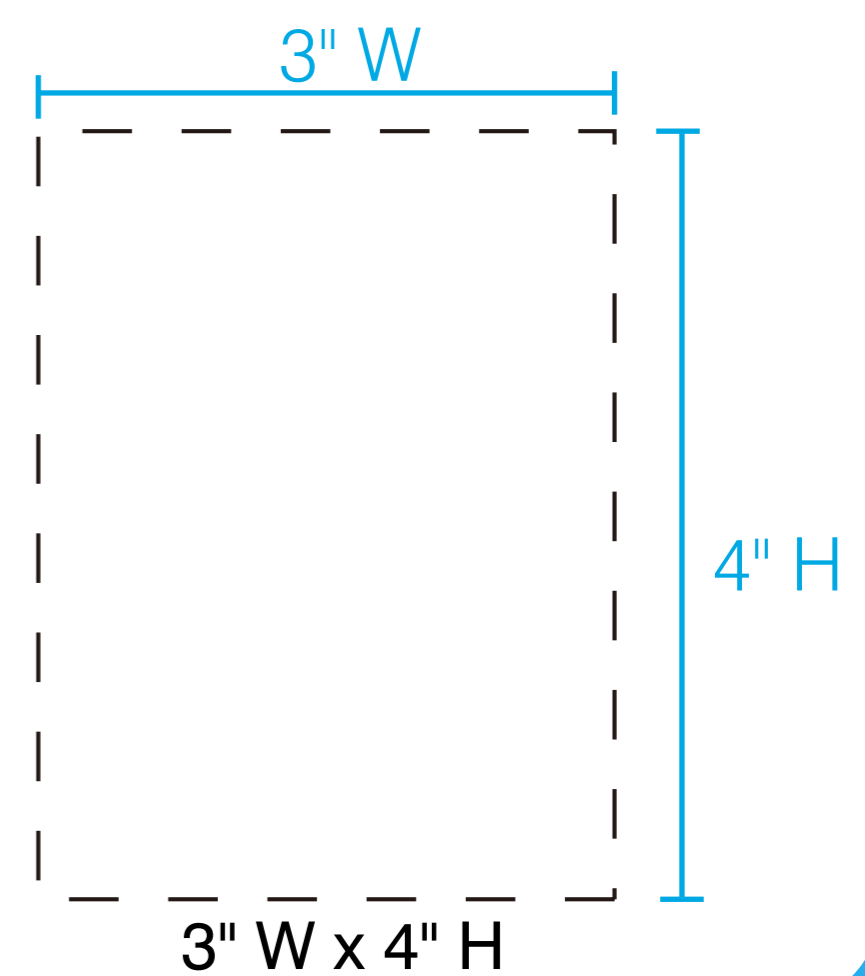

Laser Engraving

Standard Laser Engraving

Run Charge: \$2.00(G)

XL Laser Engraving

Run Charge: \$2.50(G)

FREE SET UP