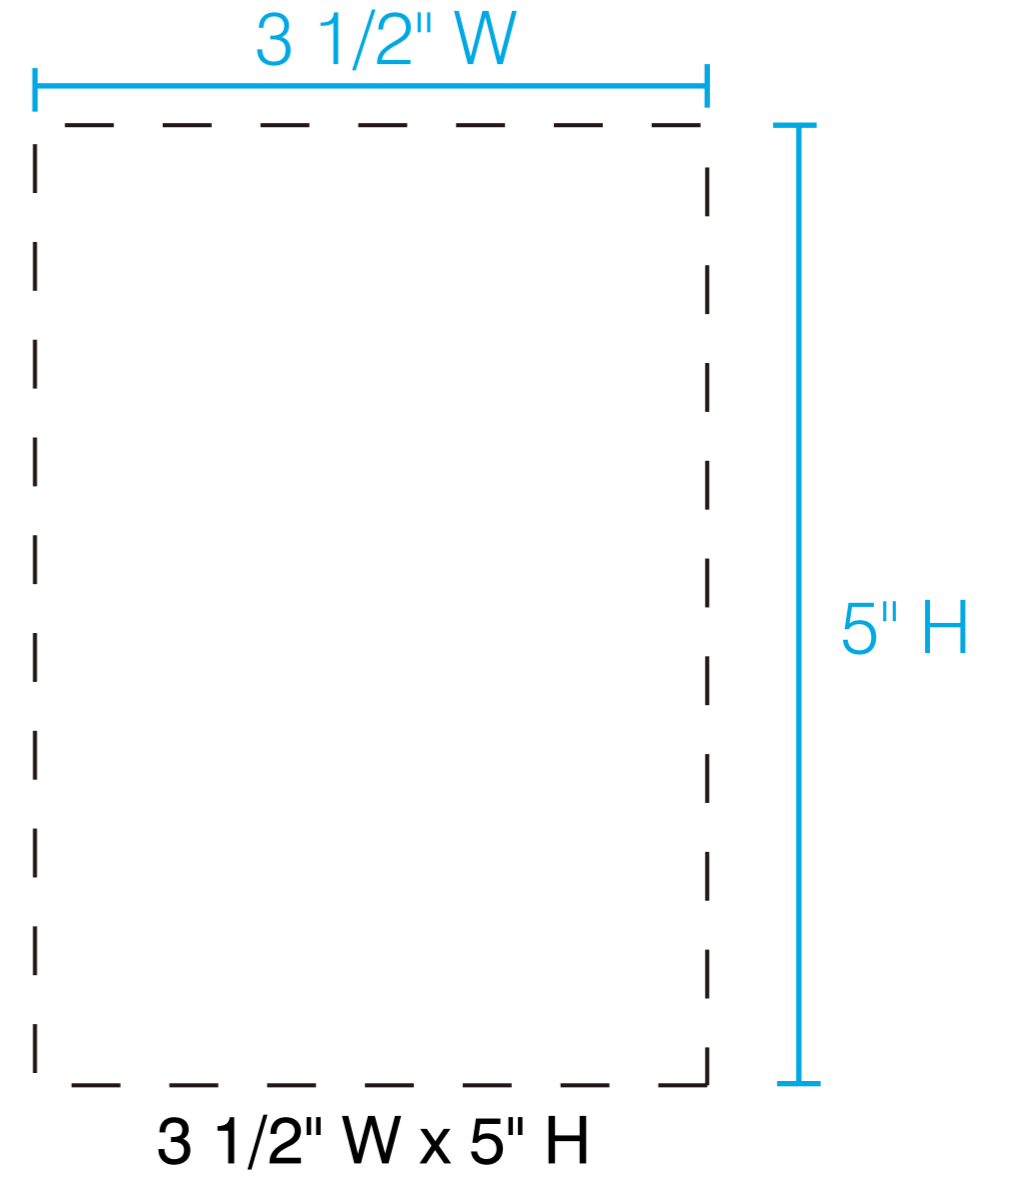

BS170 GLADEWATER 17oz WIDE MOUTH AMERICAN BOTTLE

Full Color Standard

Run Charge: **FREE**

Full Color XL Size

Run Charge: \$1.50(G)

Full Color

Full Wrap

Run Charge: \$5.00(G)

Laser Engraving

Standard Laser Engraving

Run Charge: \$2.00(G)

XL Laser Engraving

Run Charge: \$2.50(G)

FREE SET UP