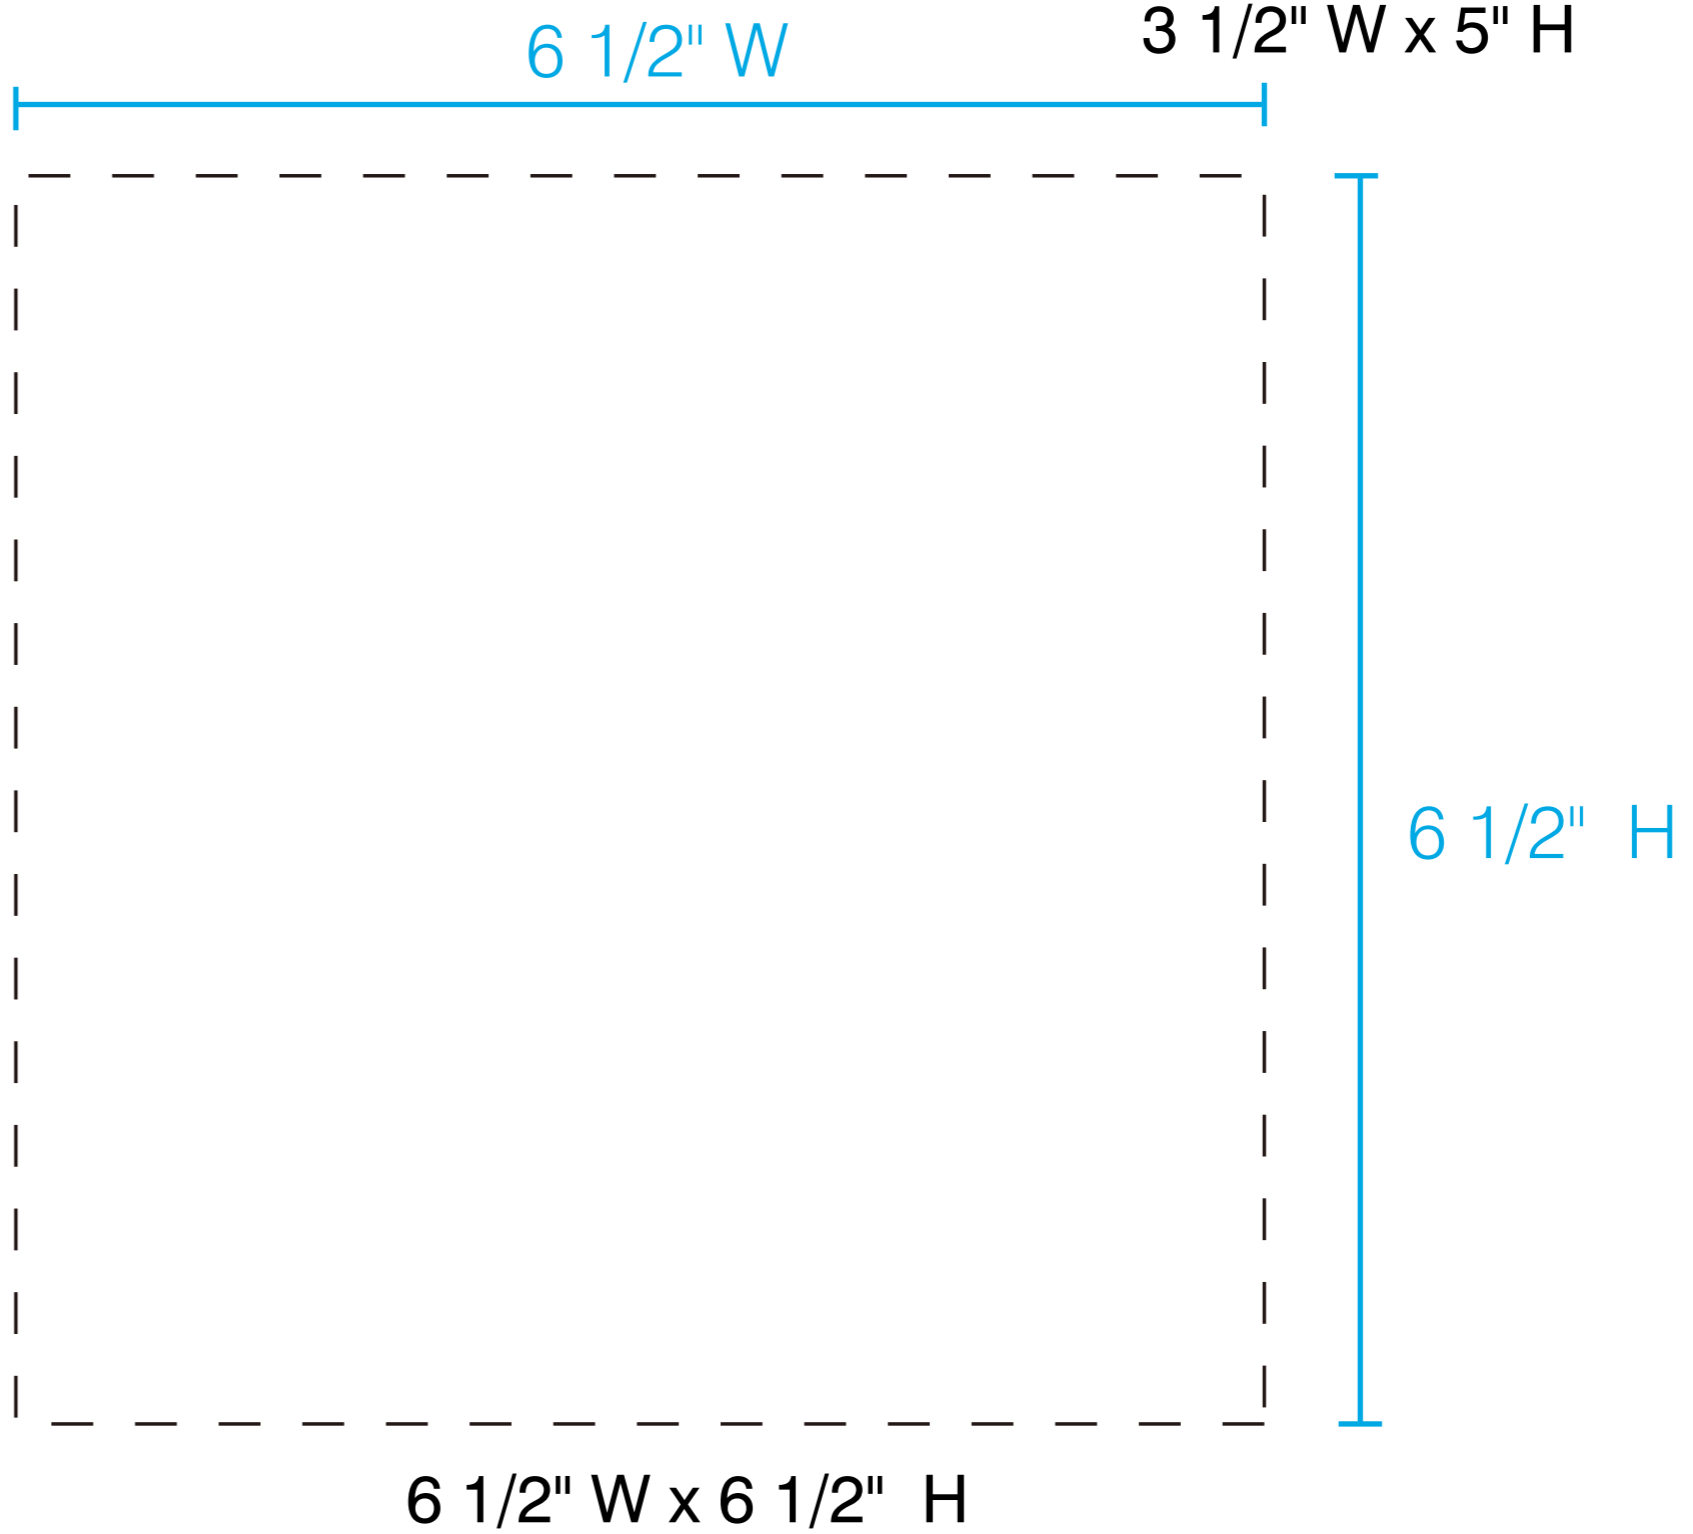

BS170 GLADEWATER 17oz WIDE MOUTH AMERICAN BOTTLE

Full Color Standard

Run Charge: **FREE**

Full Color XL Size

Run Charge: \$1.50(G)

Full Color

Full Wrap

Run Charge: \$5.00(G)

Laser Engraving

Standard Laser Engraving

Run Charge: \$2.00(G)

XL Laser Engraving

Run Charge: \$2.50(G)

FREE SET UP