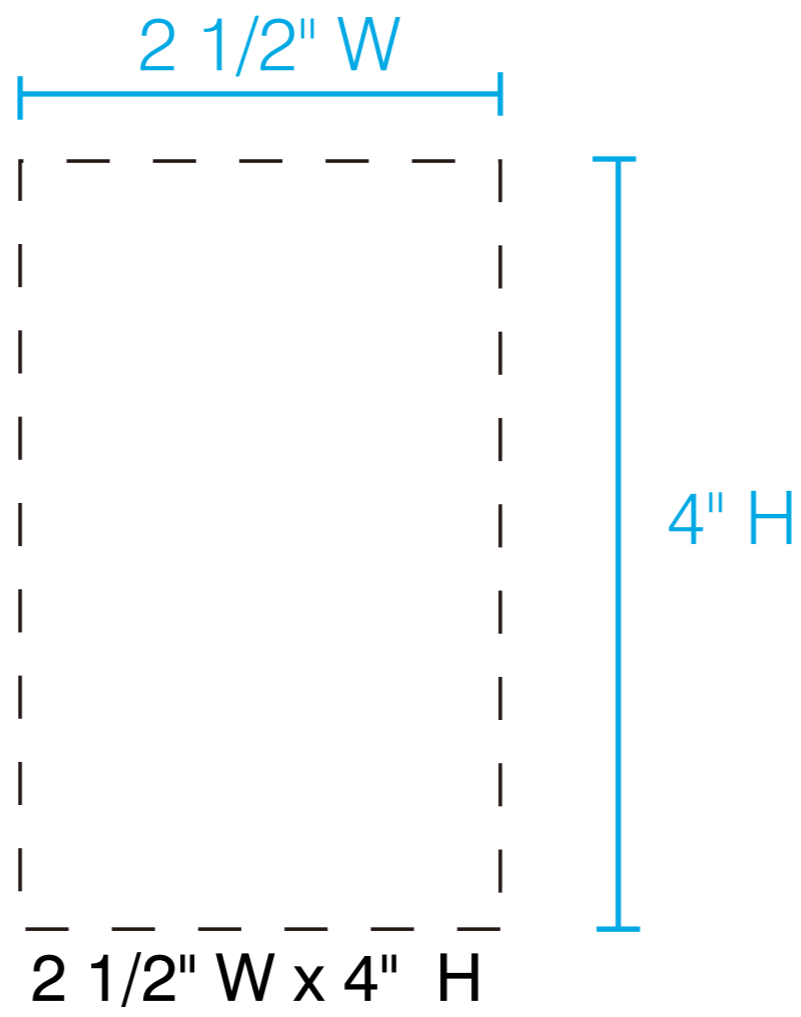

BS170 GLADEWATER 17oz WIDE MOUTH AMERICAN BOTTLE

Full Color Standard

Run Charge: **FREE**

Full Color XL Size

Run Charge: \$1.50(G)

Full Color

Full Wrap

Run Charge: \$5.00(G)

Laser Engraving

Standard Laser Engraving

Run Charge: \$2.00(G)

XL Laser Engraving

Run Charge: \$2.50(G)

FREE SET UP