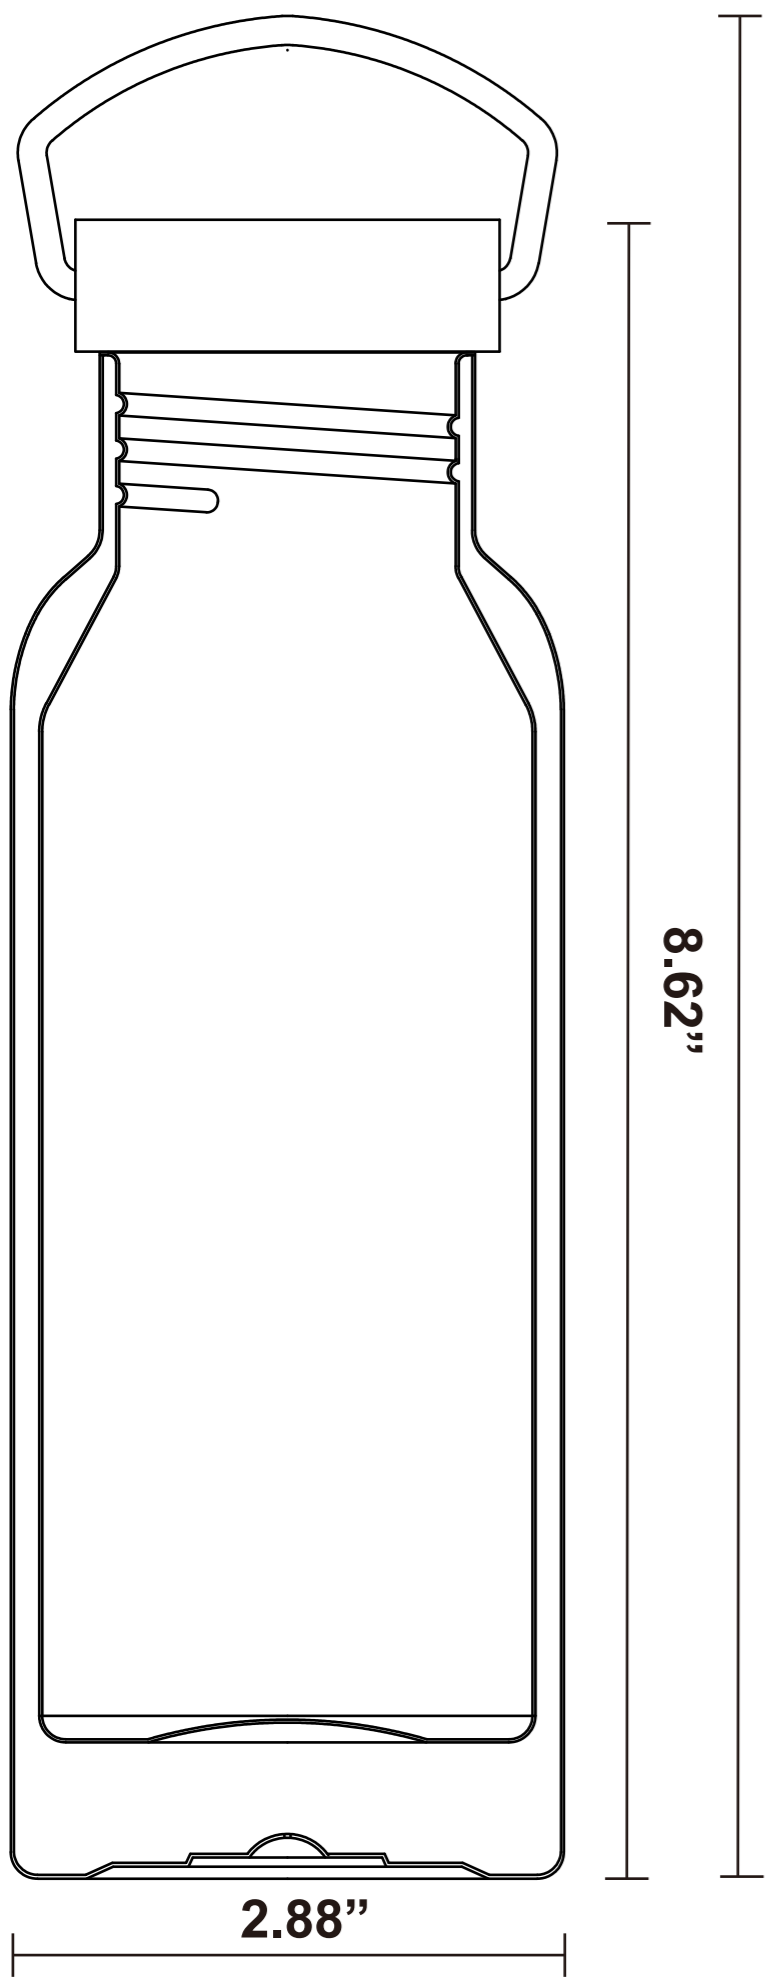

BS170 GLADEWATER 17oz WIDE MOUTH AMERICAN BOTTLE

Full Color Standard

Run Charge: **FREE**

Full Color XL Size

Run Charge: \$1.50(G)

Full Color

Full Wrap

Run Charge: \$5.00(G)